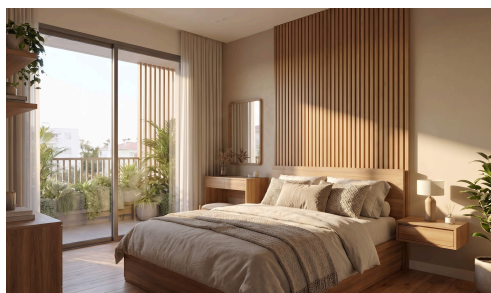

#22902

Modern 3 Bed Penthouse Apartment in Limassol Centre

€850,000 +VAT

 Limassol Town Centre, Limassol

For sale: Modern off-plan penthouse apartment in the heart of Limassol Town Centre. This spacious home offers 110 m² of internal space, thoughtfully designed with three bedrooms and three bathrooms, providing comfort and privacy for the whole family. Step into a bright, open-plan living area that brings in natural light and highlights the city views. The apartment comes with a private roof garden.

Limassol Town Centre is known for its vibrant atmosphere, blending history with a lively urban lifestyle. Enjoy easy

Bedrooms

 3

Bathrooms

 3

Covered

 110 m²