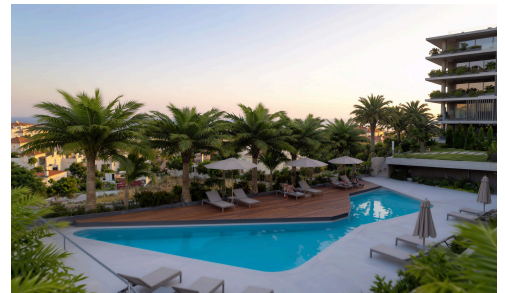

#22875

Modern 4 Bedroom Penthouse in Quiet Panthea Area

€1,300,000 +VAT

 Panthea, Limassol

For sale: This exceptional off plan penthouse apartment offers the pinnacle of modern living in the desirable area of Panthea. Featuring an expansive internal space of 168 m², this home comprises four spacious bedrooms and three contemporary bathrooms, ideal for families or those seeking extra space. Enjoy direct access to your penthouse via a private elevator for added convenience and privacy.

Panthea is known for its peaceful atmosphere, scenic surroundings, and easy access to both urban conveniences

Bedrooms

 4

Bathrooms

 3

Covered

 168 m²