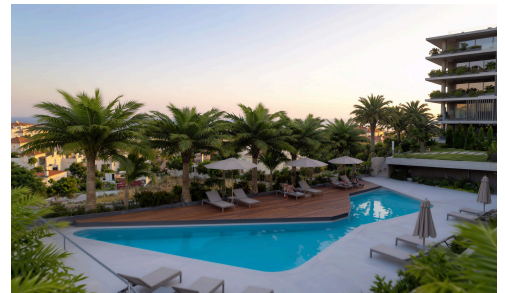

#22875

Modern 4 Bedroom Penthouse in Quiet Panthea Area

€1,160,000 +VAT

 Panthea, Limassol

For sale: This exceptional off plan penthouse apartment offers the pinnacle of modern living in the desirable area of Panthea. Featuring an expansive internal space of 145 m², this home comprises four spacious bedrooms and three contemporary bathrooms, ideal for families or those seeking extra space. Enjoy direct access to your penthouse via a private elevator for added convenience and privacy.

Panthea is known for its peaceful atmosphere, scenic surroundings, and easy access to both urban conveniences

Bedrooms

 4

Bathrooms

 3

Covered

 145 m²