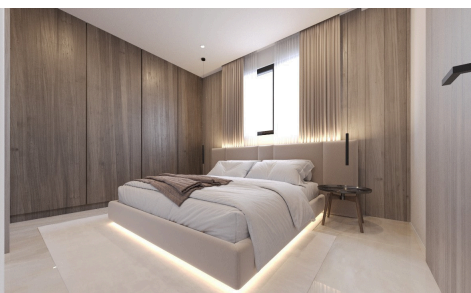

#20358

Two Bedroom Apartment located in Livadia

€215,000 +VAT

 Livadia, Larnaca

Listing is for a Two Bedroom Apartment located on the First Floor.

Discover this exclusive, high-end residential development in the serene area of Livadia. Surrounded by newly built homes, the project offers a peaceful environment while being just steps away from shops, services, and everyday conveniences.

Designed with elegance in mind, the building is limited to only two levels, ensuring privacy and a boutique living experience. Constructed with premium materials and featuring superior finishes, each residence blends modern