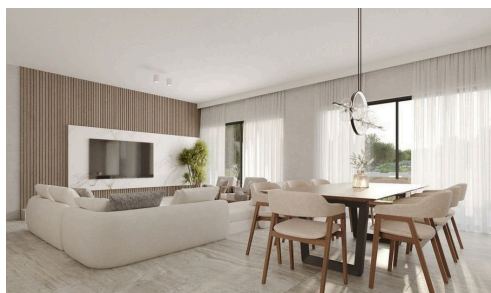

#20002

Spacious Maisonette in Quiet Parekklesia Near Nature €380,000 +VAT

 Parekklesia, Limassol

For sale: This modern maisonette under construction offers a comfortable internal space of 95 m². Designed with functional living in mind, the property features two spacious bedrooms and one contemporary bathroom, making it the perfect choice for couples, small families, or individuals seeking a peaceful lifestyle.