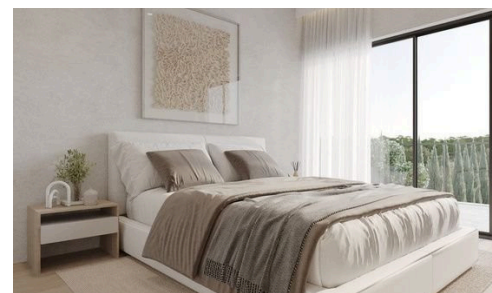

#20002

Spacious Maisonette in Quiet Parekklesia Near Nature €380,000 +VAT

 Parekklesia, Limassol

For sale: This modern maisonette under construction offers a comfortable internal space of 95 m². Designed with functional living in mind, the property features two spacious bedrooms and one contemporary bathroom, making it the perfect choice for couples, small families, or individuals seeking a peaceful lifestyle.

Bedrooms

 2

Bathrooms

 1

Covered

 95 m²

Energy efficiency rating

 A