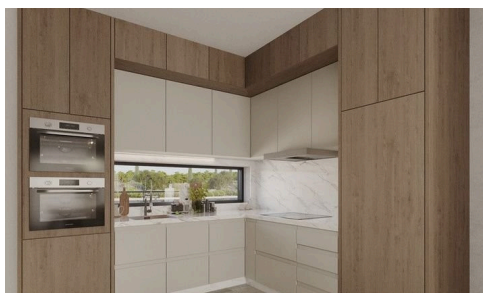

#20002

Spacious Maisonette in Quiet Parekklesia Near Nature €380,000 +VAT

 Parekklesia, Limassol

For sale: This modern maisonette under construction offers a comfortable internal space of 95 m². Designed with functional living in mind, the property features two spacious bedrooms and one contemporary bathroom, making it the perfect choice for couples, small families, or individuals seeking a peaceful lifestyle.