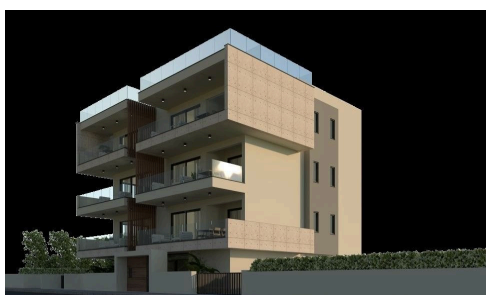

#18689

Spacious Penthouse Apartment with Elevator €650,000 +VAT in Potamos Germasogeia

📍 Potamos Germasogeia, Limassol

For sale: Off-plan penthouse apartment in the sought-after area of Potamos Germasogeia. This spacious home offers 110 m2 of internal space, designed for comfortable modern living. The layout features four well-proportioned bedrooms and two stylish bathrooms, making it the perfect choice for families or those needing extra space.