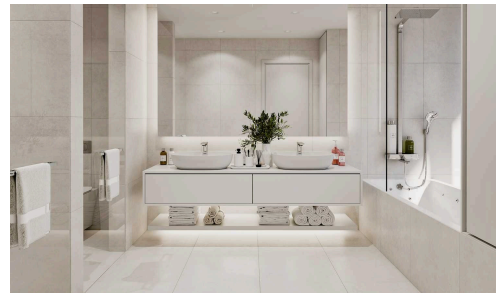

#12411

Luxury 30th Floor 3 Bed Apartment In Limassol Marina

€3,788,000 +VAT

 Limassol Marina, Limassol

This is an exclusive waterfront development of luxury apartments strategically located in the centre of Limassol, very close to Limassol Marina and the old town shopping and business centre.

Designed by Benoy, internationally acclaimed, award-winning Architects, it will consist of 1,2,3,4 and 5 bedroom impressive apartments and penthouses with luxury, style and comfort in mind.

Bedrooms

 3

Bathrooms