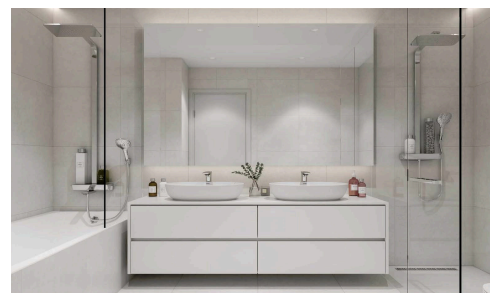

#12408

Luxury 25th Floor 3 Bed Apartment In Limassol Marina

€1,875,000 +VAT

📍 Limassol Marina, Limassol

This is an exclusive waterfront development of luxury apartments strategically located in the new Center of Limassol, very close to Limassol Marina and the old town shopping and business center.

Designed by Benoy an internationally – acclaimed, award winning architects, will consist of 1,2,3 4 and 5 bedroom impressive apartment and penthouses with luxury, style and comfort in mind.

Bedrooms

 3

Bathrooms