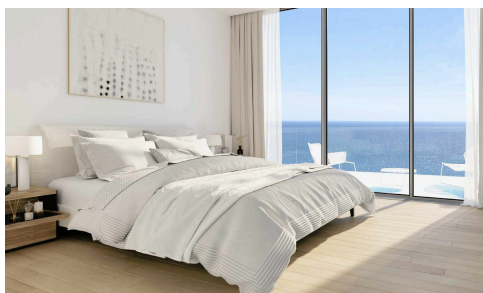

#12408

Luxury 25th Floor 3 Bed Apartment In Limassol Marina

€1,875,000 +VAT

📍 Limassol Marina, Limassol

This is an exclusive waterfront development of luxury apartments strategically located in the new Center of Limassol, very close to Limassol Marina and the old town shopping and business center.

Designed by Benoy an internationally – acclaimed, award winning architects, will consist of 1,2,3 4 and 5 bedroom impressive apartment and penthouses with luxury, style and comfort in mind.

Bedrooms

 3

Bathrooms