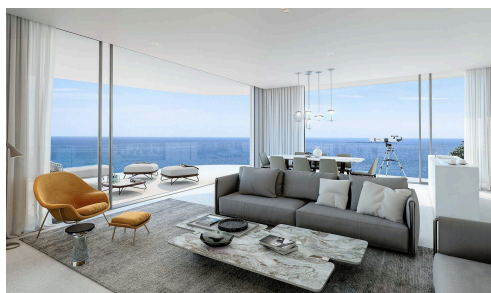

#12408

Luxury 25th Floor 3 Bed Apartment In Limassol Marina

€1,875,000 +VAT

📍 Limassol Marina, Limassol

This is an exclusive waterfront development of luxury apartments strategically located in the new Center of Limassol, very close to Limassol Marina and the old town shopping and business center.

Designed by Benoy an internationally – acclaimed, award winning architects, will consist of 1,2,3 4 and 5 bedroom impressive apartment and penthouses with luxury, style and comfort in mind.

Bedrooms

 3

Bathrooms