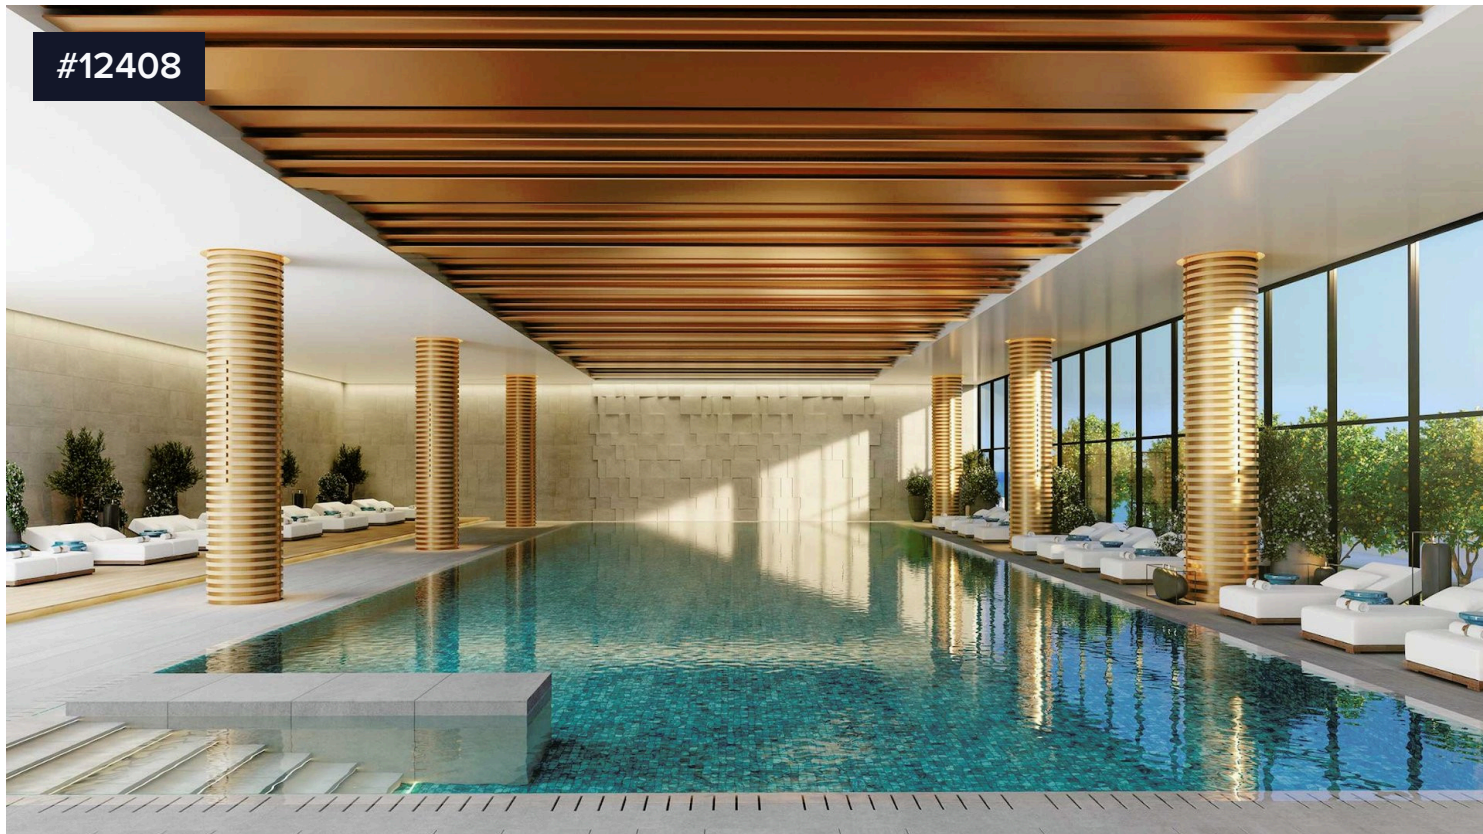

#12408

Luxury 25th Floor 3 Bed Apartment In Limassol Marina

€1,875,000 +VAT

📍 Limassol Marina, Limassol

This is an exclusive waterfront development of luxury apartments strategically located in the new Center of Limassol, very close to Limassol Marina and the old town shopping and business center.

Designed by Benoy an internationally – acclaimed, award winning architects, will consist of 1,2,3 4 and 5 bedroom impressive apartment and penthouses with luxury, style and comfort in mind.

Bedrooms

 3

Bathrooms